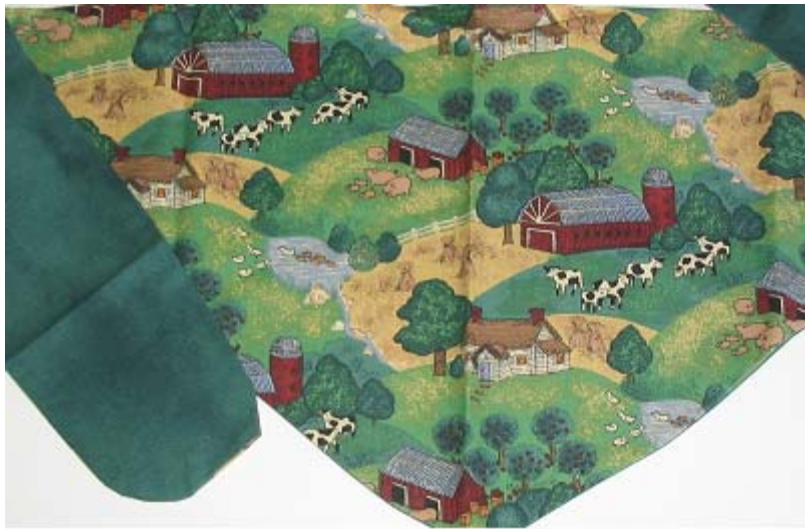

Reversible LARGE dog scarf or dog bandana

Approximate size 38 inches long and 9 inches wide

Donation \$8.00, includes free shipping

Email amy.wimmersberger@gmail.com to reserve your scarf.

Halloween – 70L

Indian-71L

StarsAndGingham-72L

BlueDragonflies-74L

BlueLeaves-75L

FarmPrint-76L

Doggies-78L

Watermelon-79L

Angels-80L